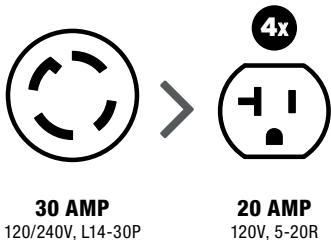

POWERING YOUR *life.*

Model 100437

UPC 817198020884

Warranty 1 Year

25ft. / 7.6m

★ Features

 **250** VOLTS

 **30** AMPS

 **10** GAUGE

⚠ Receptacles

🔍 Specifications

| | |
|------------------------|---------|
| WIRE GAUGE | 10 AWG |
| LENGTH | 25 ft. |
| END "A" | L14-30P |
| END "B" | 5-20R |
| END "A" VOLTAGE RATING | 250 |
| END "B" VOLTAGE RATING | 125 |
| NUMBER OF CONDUCTORS | 4 |

Extend 30 amps of generator power with the Champion 25-foot extension cord. Brilliantly designed with a flat cable, this durable cord fits easily under doors or windows, remains flexible in extreme heat or cold and converts your 30-amp locking outlet to four 20-amp household outlets.

📦 Inside the box

CORD

⚠ *Specifications, descriptions and illustrations are subject to change without notice.

 **MASTER (4 qty.)**
Weight: 43.2 lb.
Size: 16.1 × 13.9 × 15.2 in.

 **PACKAGE (gross)**
Weight: 10.4 lb.
Size: 14.8 × 14.8 × 3.1 in.